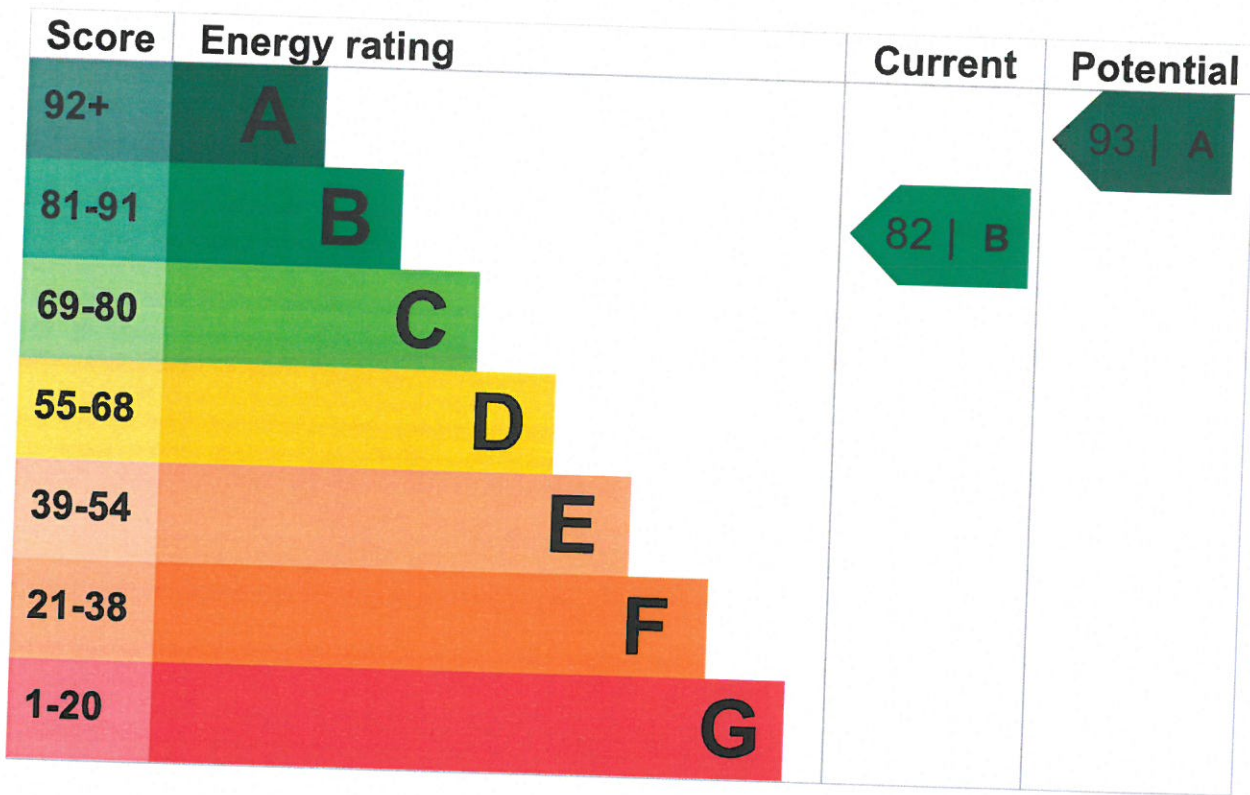

## Energy efficiency rating for this property

This property's current energy rating is B. It has the potential to be A.

[See how to improve this property's energy performance.](#)

The graph shows this property's current and potential energy efficiency.

Properties are given a rating from A (most efficient) to G (least efficient).

Properties are also given a score. The higher the number the lower your fuel bills are likely to be.

For properties in England and Wales:

### Breakdown of property's energy performance

This section shows the energy performance for features of this property. The assessment does not consider the condition of a feature and how well it is working.

Each feature is assessed as one of the following:

- very good (most efficient)
- good
- average
- poor
- very poor (least efficient)

When the description says "assumed", it means that the feature could not be inspected and an assumption has been made based on the property's age and type.